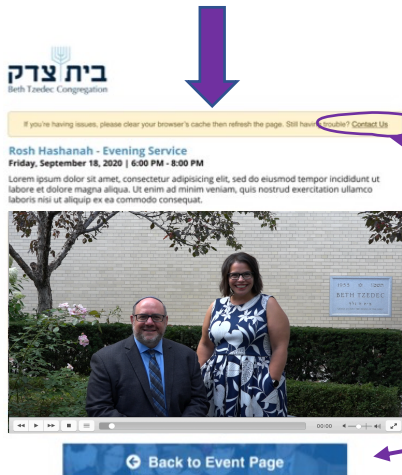

7 *Kol Ha'Kavod! You are watching the LiveStream!*

If you have any technical difficulties, click the Contact Us button to email our support team.

If you access a video page before a stream starts, a thumbnail will appear in the video player. Once the stream is active, it will appear in the video player window until it concludes.

Click here to return the the High Holidays Schedule page