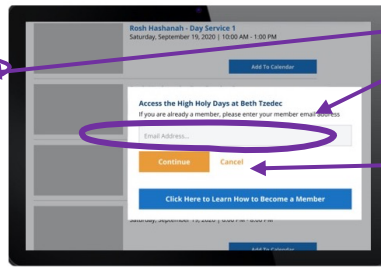

Mobile/Tablet Instructions

1 Go to www.beth-tzedec.org and click link to access the High Holy Days Hub

2 Click Member Log-in

3 Enter your Shulcloud email address

4 Press "Continue"

5 Once you have logged in, click on any service to access the video page for that service.

6 *Optionally, add any live stream to your computer's calendar (Outlook, Gmail, etc)*

7 *Kol Ha'Kavod! You are watching the LiveStream!*

If you have any technical difficulties, click the Contact Us button to email our support team.

If you access a video page before a stream starts, a thumbnail will appear in the video player. Once the stream is active, it will appear in the video player window until it concludes.

Click here to return the the High Holidays Schedule page