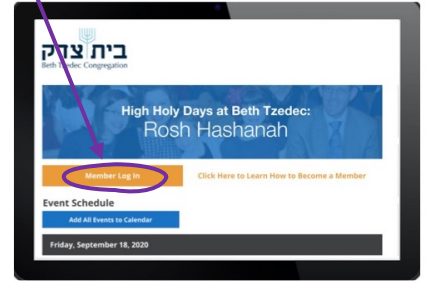

Mobile/Tablet Instructions

1 Go to www.beth-tzedec.org and click link to access the High Holy Days Hub

2 Click Member Log-in

3 Enter your Shulcloud email address

4 Press "Continue"

5 Once you have logged in, click on any service to access the video page for that service.

If you access a video page before a stream starts, a thumbnail will appear in the video player. Once the stream is active, it will appear in the video player window until it concludes.

Click here to return the the High Holidays Schedule page