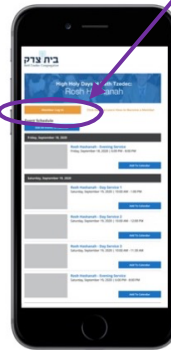

Mobile/Tablet Instructions

1 Go to www.beth-tzedec.org and click link to access the High Holy Days Hub

2 Click Member Log-in

3 Enter your Shulcloud email address

4 Press "Continue"

5 Once you have logged in, click on any service to access the video page for that service.

6 *Optionally, add any live stream to your computer's calendar (Outlook, Gmail, etc)*

7 *Kol Ha'Kavod! You are watching the LiveStream!*

If you have any technical difficulties, click the Contact Us button to email our support team.