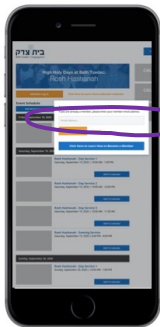

Mobile/Tablet Instructions

1 Go to www.beth-tzedec.org and click link to access the High Holy Days Hub

2 Click Member Log-in

3 Enter your Shulcloud email address

4 Press "Continue"

5 Once you have logged in, click on any service to access the video page for that service.

6 *Optionally, add any live stream to your computer's calendar (Outlook, Gmail, etc)*

7 *Kol Ha'Kavod! You are watching the LiveStream!*

If you have any technical difficulties, click the Contact Us button to email our support team.