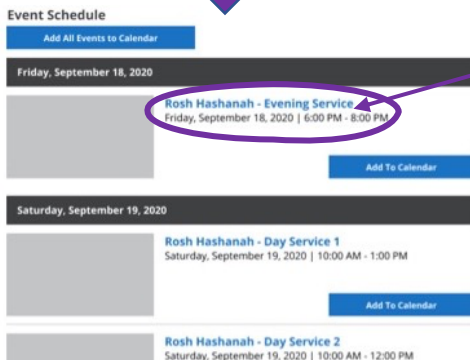

Mobile/Tablet Instructions

1 Go to www.beth-tzedec.org and click link to access the High Holy Days Hub

2 Click Member Log-in

3 Enter your Shulcloud email address

4 Press "Continue"

5 Once you have logged in, click on any service to access the video page for that service.